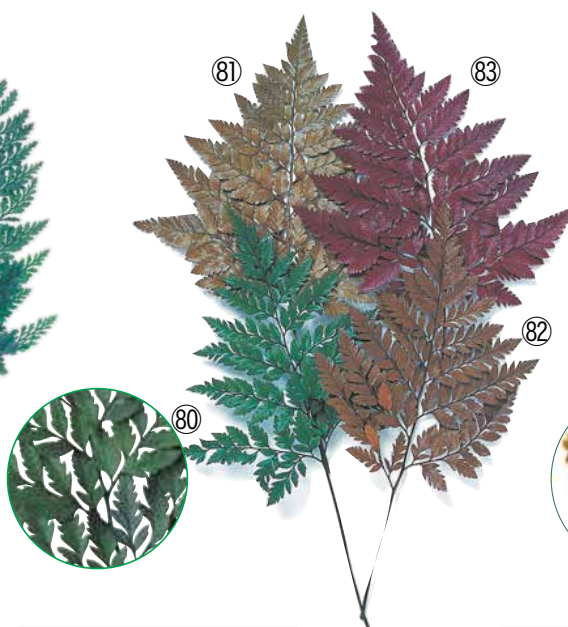

Lutti Adiantum
FL702
6 units per bunch
200 bunches per master
■L25~30cm

Leather Fern
FL724
6 units per bunch
40 bunches per master
■L30~35cm

No.	Color
80	Green
81	Yellow
82	Orange
83	Red