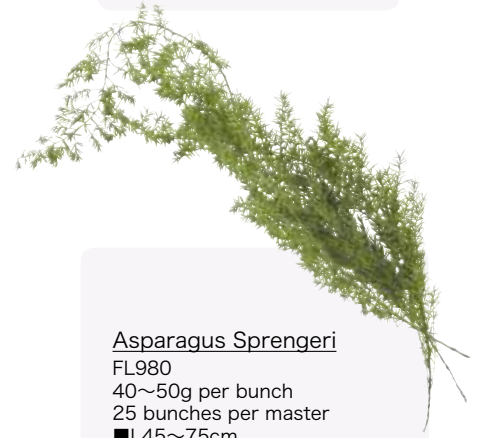

Asparagus Sprengeri
 FL980
 40~50g per bunch
 25 bunches per master
 ■L45~75cm

No.	Color
80	Green

※Approx. 3 units per bunch.

Boxus
 FL951
 3 units per bunch
 16 bunches per master
 ■L40~45cm

No.	Color
80	Green