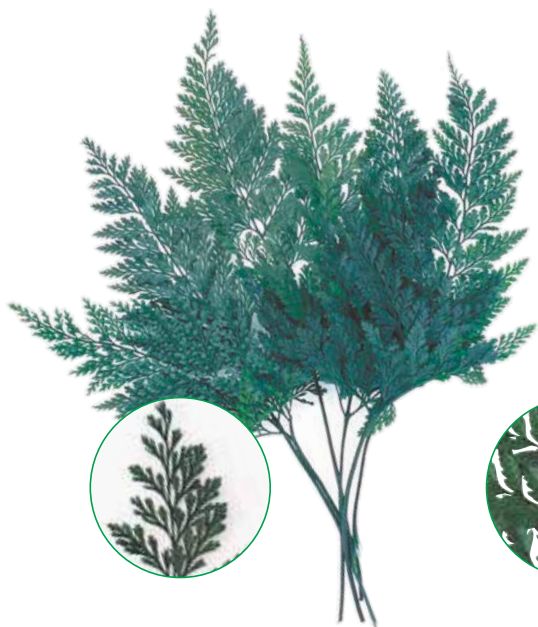

Leather Fern
FL724
6 units per bunch
40 bunches per master
■L30~35cm

Davalia Fern
FL725
6 units per bunch
200 bunches per master
■L18~22cm

No.	Color
80	Green