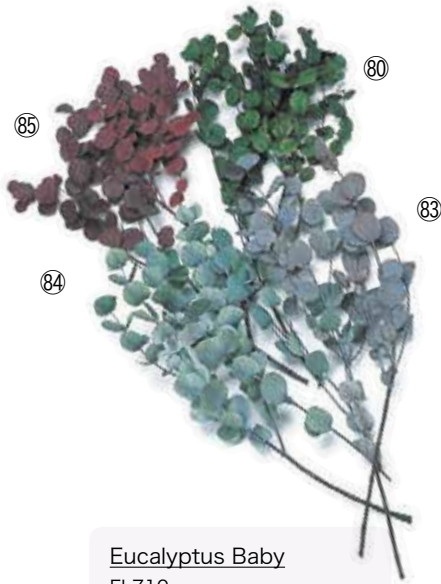

Gardenia Leaf
 FL989
 15 units per bunch
 80 bunches per master
 ■L7~9cm

No.	Color
80	Green

Cocculus
 FL943
 10 units per bunch
 120 bunches per master
 ■L11~15cm

No.	Color
80	Green

Eucalyptus Baby
 FL710
 90g per bunch
 50 bunches per master
 ■L40~50cm