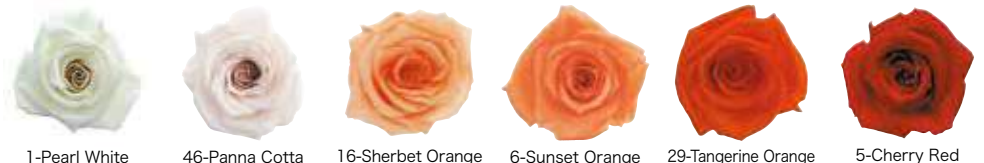

S Rose Category Baby Rose

1-Pearl White 46-Panna Cotta 16-Sherbet Orange 6-Sunset Orange 29-Tangerine Orange 5-Cherry Red